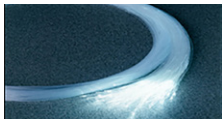

Anzahl Fasern x Faserdurchmesser / Faserlänge

2 m ²	SH-SET 60 x 1,0 mm / 2,0 m	87390379
	SH-SET 80 x 1,0 mm / 2,0 m	87390380
	SH-SET 100 x 1,0 mm / 2,0 m	87390381
	SH-SET 120 x 1,0 mm / 2,0 m	87390382
4 m ²	SH-SET 140 x 1,0 mm / 80 x 2,0 m; 60 x 4,0 m	87392852
	SH-SET 160 x 1,0 mm / 80 x 2,0 m; 80 x 4,0 m	87392853
8 m ²	SH-SET 180 x 1,0 mm / 100 x 3,0 m; 80 x 5,0 m	87392854
	SH-SET 200 x 1,0 mm / 100 x 3,0 m; 100 x 5,0 m	87392855
12 m ²	SH-SET 240 x 1,0 mm / 120 x 4,0 m; 120 x 6,0 m	87390953
16 m ²	SH-SET 320 x 1,0 mm / 160 x 4,0 m; 160 x 6,0 m	87392856